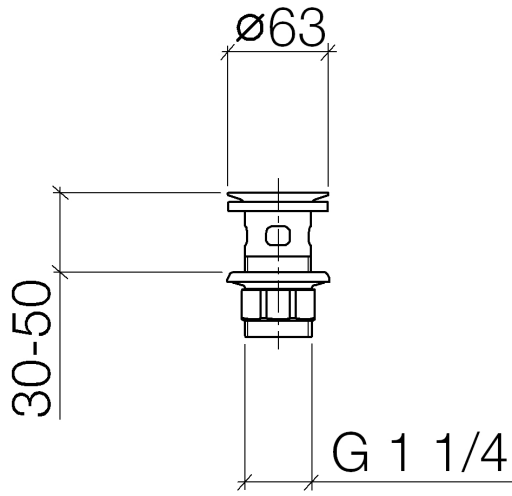

10 105 970

**Only suitable for basins with an overflow.**

Only suitable for basins with an overflow.

Fits: IMO, LULU, MADISON, MEM, TARA, CL.1, LISSÉ, VAIA, META, CYO

	Chrome	10 105 970-00
	Brushed Platinum	10 105 970-06
	Platinum	10 105 970-08
	Durabrand (23kt Gold)	10 105 970-09
	Dark Chrome	10 105 970-19
	Light Gold	10 105 970-26
	Brushed Light Gold	10 105 970-27
	Brushed Durabrand (23kt Gold)	10 105 970-28
	Matte Black	10 105 970-33
	Brushed Bronze	10 105 970-42
	Brushed Champagne (22kt Gold)	10 105 970-46
	Champagne (22kt Gold)	10 105 970-47
	Brushed Chrome	10 105 970-93
	Brushed Dark Platinum	10 105 970-99

**Required miscellaneous**

**Washer NBR 70 39,0 x 29,0 x 2,0 mm -** 09 14 05 016 90

**Required miscellaneous**

**Pipe Ø 32 x 0,75 x 110 mm - Chrome** 09 28 23 005-00

10 105 970

10 105 970

**Spare parts list**

No.	Item Number	Name	Quantity used	Delivery time
1	09 11 01 027-00	cup	1	-
Spare part can no longer be ordered, please order the replacement item				
2	09 14 05 039 90	seal	1	2
3	09 14 03 025 90	seal	1	2
4	09 23 10 020-00	nut	1	60