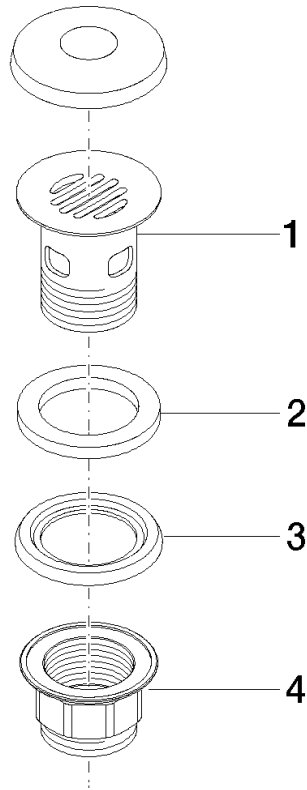

10 105 970

**Only suitable for basins with an overflow.**

Only suitable for basins with an overflow.

Fits: IMO, LULU, MADISON, MEM, TARA, CL.1, LISSÉ, VAIA, META, CYO

	Chrome	10 105 970-00
	Brushed Platinum	10 105 970-06
	Platinum	10 105 970-08
	Durabrand (23kt Gold)	10 105 970-09
	Dark Chrome	10 105 970-19
	Light Gold	10 105 970-26
	Brushed Light Gold	10 105 970-27
	Brushed Durabrand (23kt Gold)	10 105 970-28
	Matte Black	10 105 970-33
	Brushed Bronze	10 105 970-42
	Brushed Champagne (22kt Gold)	10 105 970-46
	Champagne (22kt Gold)	10 105 970-47
	Brushed Chrome	10 105 970-93
	Brushed Dark Platinum	10 105 970-99

**Required miscellaneous**

**Washer NBR 70 39,0 x 29,0 x 2,0 mm -** 09 14 05 016 90

**Required miscellaneous**

**Pipe Ø 32 x 0,75 x 110 mm - Chrome** 09 28 23 005-00

10 105 970

10 105 970

**Spare parts list**

No.	Item Number	Name	Quantity used	Delivery time
1	09 11 01 027-00	cup	1	-
Spare part can no longer be ordered, please order the replacement item				
2	09 14 05 039 90	seal	1	2
3	09 14 03 025 90	seal	1	2
4	09 23 10 020-00	nut	1	60